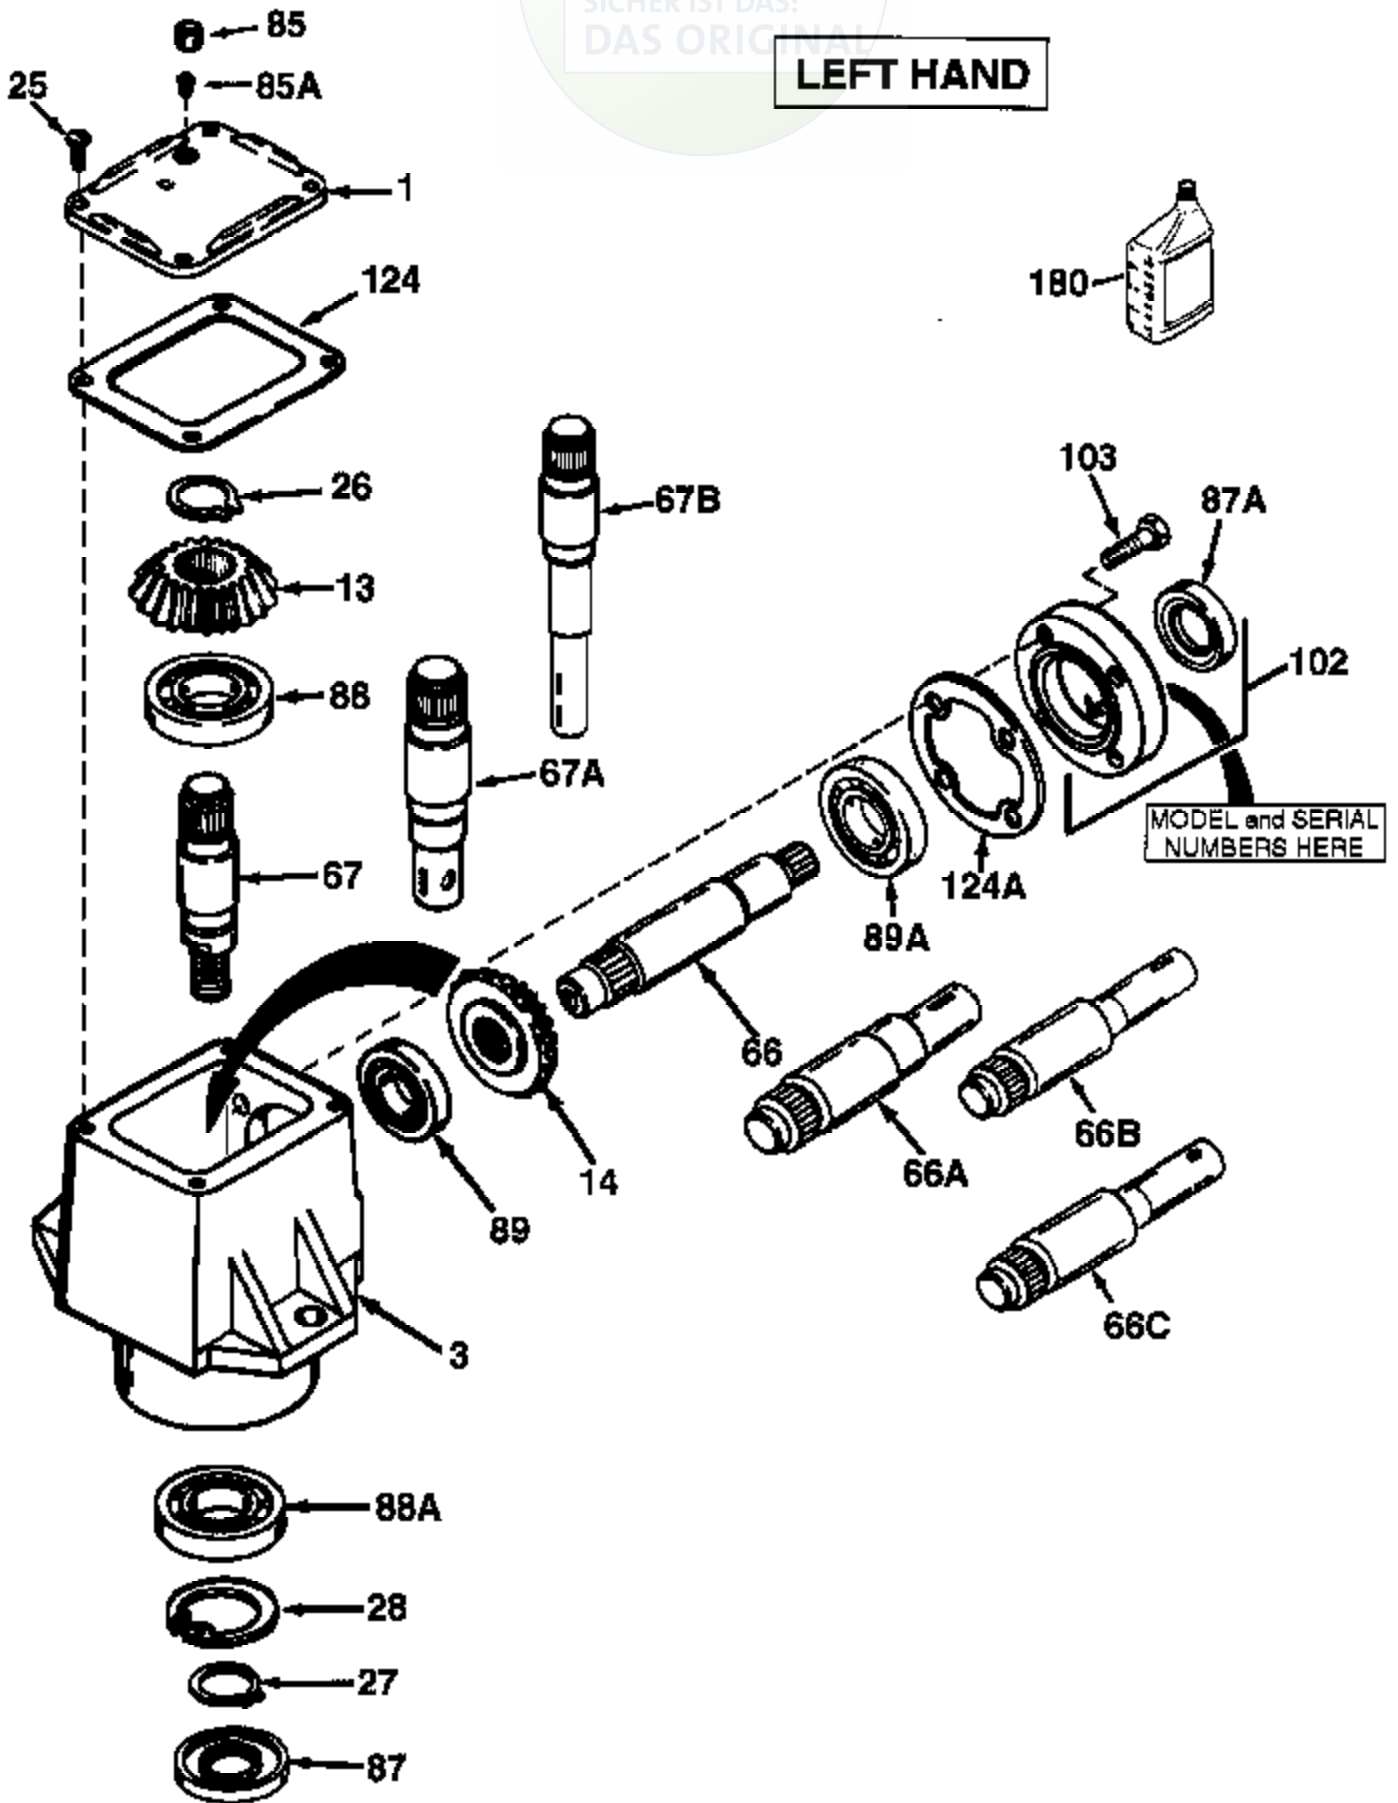

# JOIST

SICHER IST DAS:  
DAS ORIGINAL

**LEFT HAND**

Ref #	Part Number	Qty	Description
	794382		Left Hand Head Assembly (Incl. 1 thru 124A)
1	772067		Cover
3	770026A		Right Angle Drive Housing
13	778101A		Miter Gear (17 teeth) (7/8" ID)
25	792025		Screw, 10-24 x 1/2"
26	788018		Retainer Ring
27	788019		Retainer Ring
66B	776125		Input Shaft (5-7/32" long)
67B	776060A		Output Shaft (4-35/64" long)
85	792039		Pipe Plug, 1/8-27 (countersunk headle ss)
87A	788031		Oil Seal
87	788029		Oil Seal
88	780034	1000-1000-011	Ball Bearing
89	780024	Peerless	Ball Bearing
102	786029		Retainer Cap & Seal (Incl. 87A & 103)
103	792026		Screw, 1/4-20 x 7/8"
124	788028		Cover Gasket
124A	788030B		Cap Gasket
180	730229A		Gear Oil 80W90